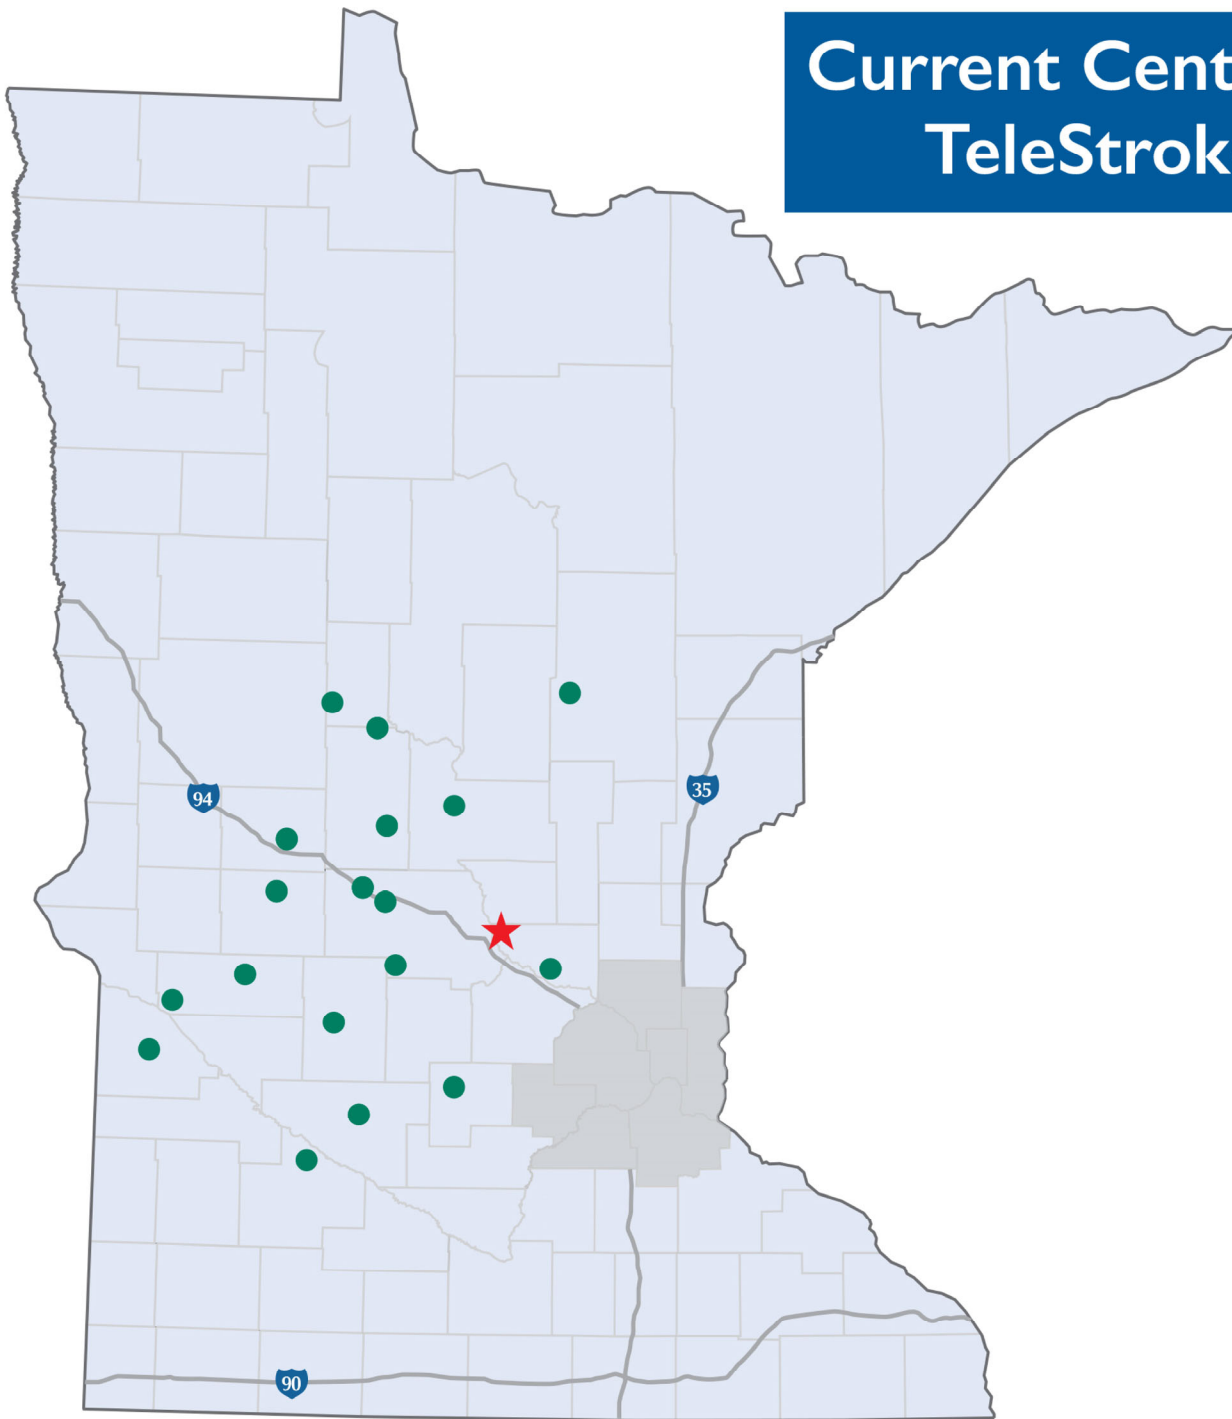

## Current CentraCare Health TeleStroke locations

- Aitkin
- Alexandria
- Appleton
- Benson
- Glenwood
- Hutchinson
- Little Falls
- Long Prairie
- Madison
- Melrose
- Monticello
- Olivia
- Paynesville
- Redwood Falls
- Sauk Centre
- Staples
- St. Cloud
- Wadena
- Willmar